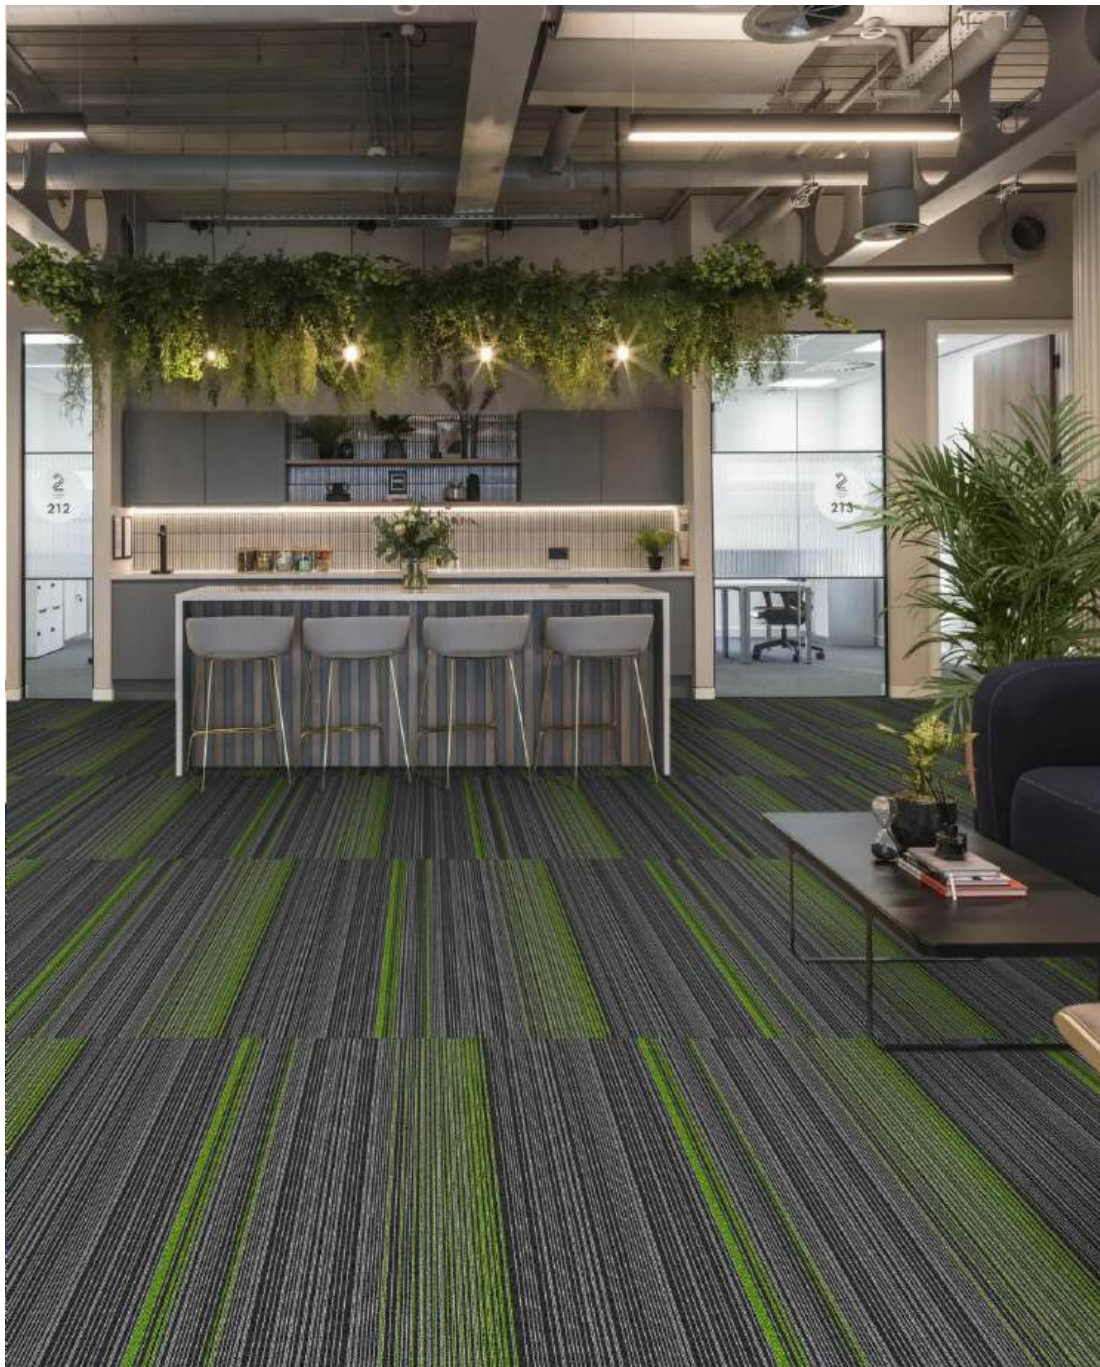

PARIBOT GREEN 9870