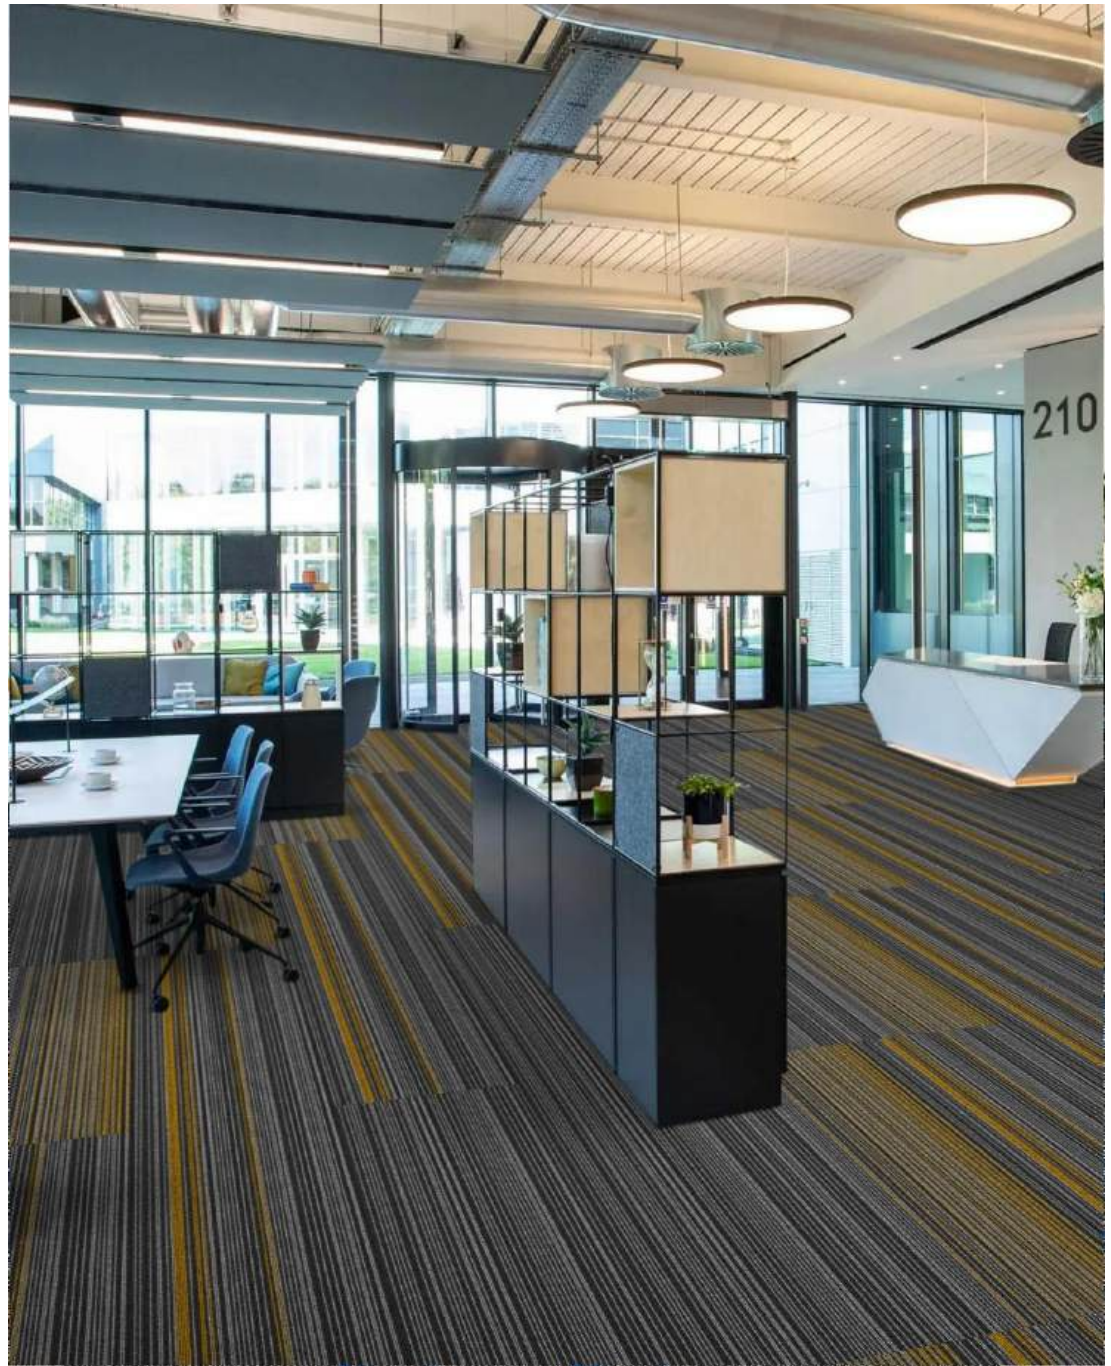

BRAND: PROMETHEAN DESIGN

COLLECTION : LYRIC

SPINAL GREY SL 9801

REDISH YELLOW 9860

REDISH YELLOW 9861

**MANMALADE
ORANGE 9830**

**MANMALADE
ORANGE 9831**

RUSSET ALLOY 9840