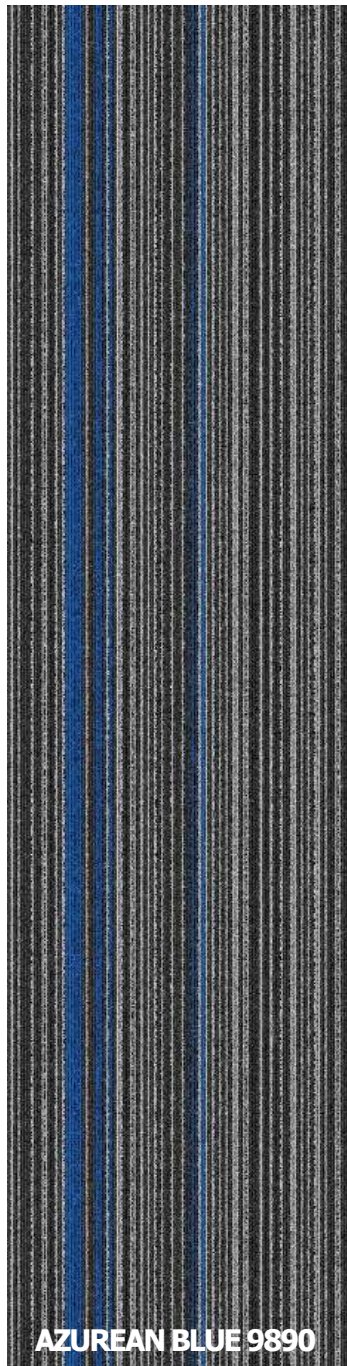

BRAND: PROMETHEAN DESIGN

COLLECTION : LYRIC

SPINAL GREY SL 9801

REDISH YELLOW 9860

REDISH YELLOW 9861

**MANMALADE
ORANGE 9830**

**MANMALADE
ORANGE 9831**

RUSSET ALLOY 9840

RUSSET ALLOY 9841

PARIBOT GREEN 9870

PARIBOT GREEN 9871

AZUREAN BLUE 9890

AZUREAN BLUE 9891