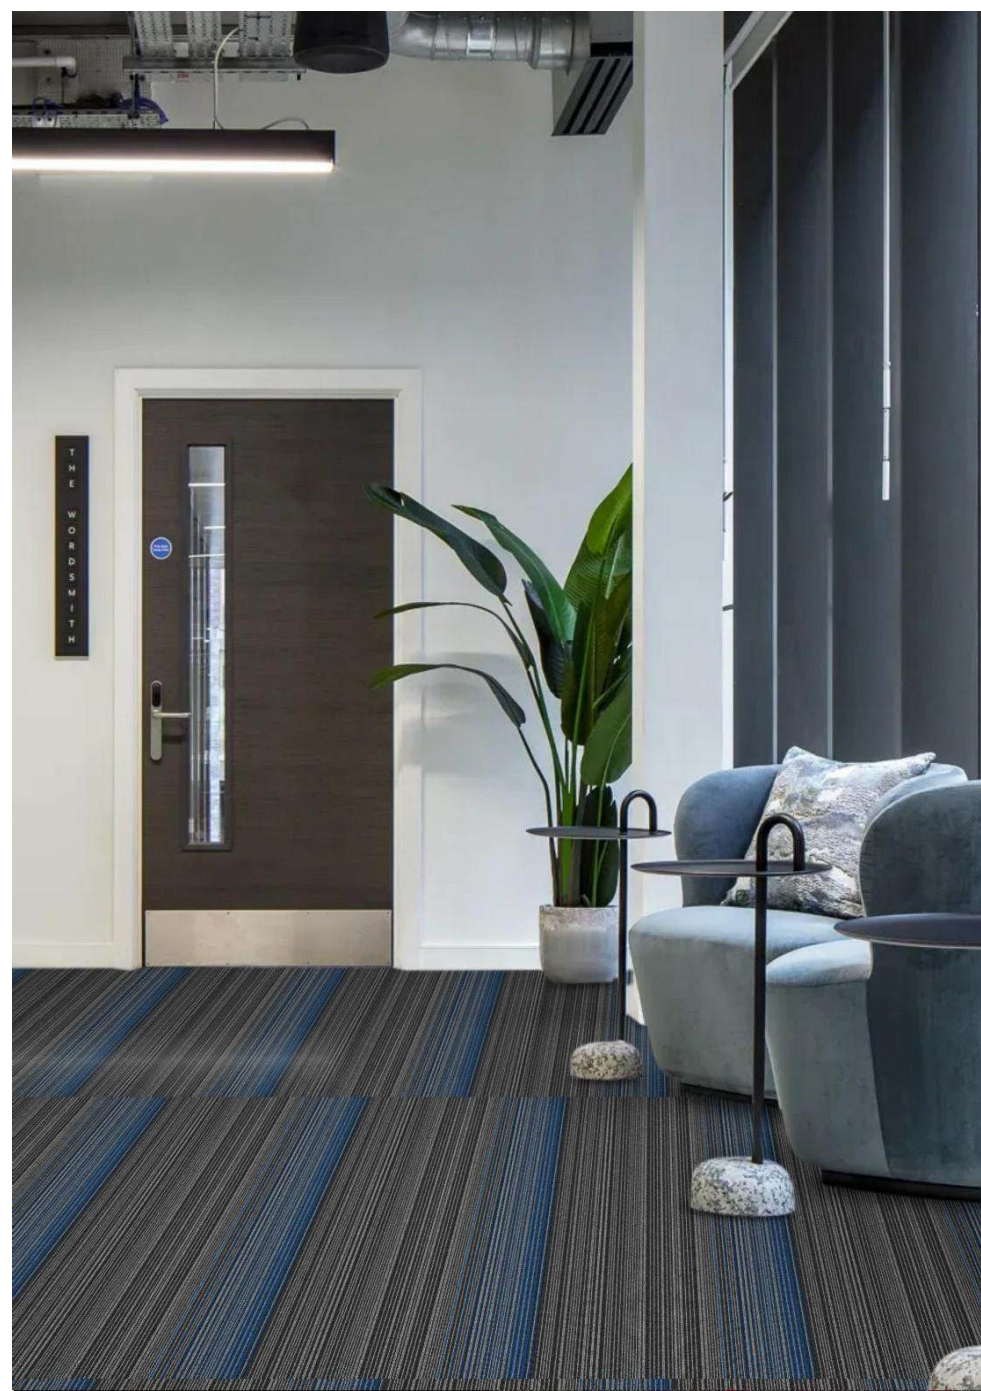

BRAND: PROMETHEAN DESIGN

COLLECTION : LYRIC

SPINAL GREY SL 9801

REDISH YELLOW 9860

REDISH YELLOW 9861

**MANMALADE
ORANGE 9830**

**MANMALADE
ORANGE 9831**

RUSSET ALLOY 9840